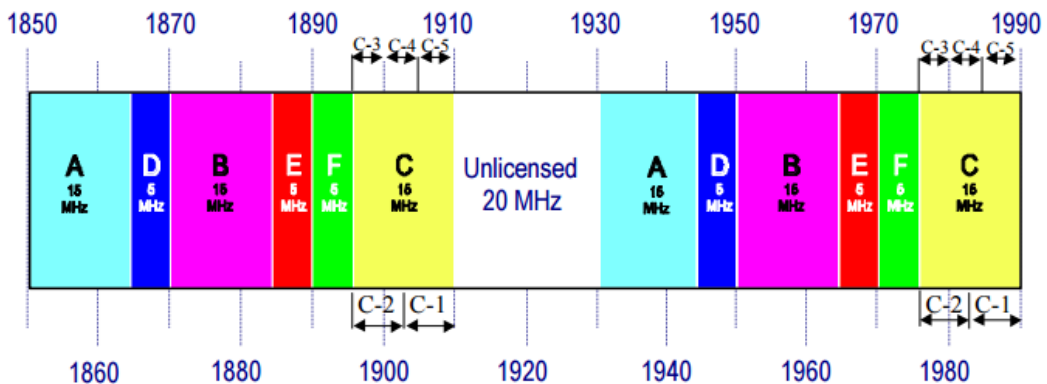

Wireless Spectrum Licenses in the Broadband PCS Band Ideal for Cellular Voice & Data Applications Available Spectrum Varies

The **Broadband Personal Communications Service (PCS) FCC licensed band**, 1.9 GHz (1.85 - 1.99 GHz) originally consisted of 6 channel blocks: A-F, with A, B, & C being 30 MHz channels, while D, E, & F are 10 MHz channels. Continued demand for PCS spectrum from nationwide mobile phone carriers caused the FCC to divide the C band into 15 MHz channels (C1, C2), then 10 MHz channels (C3, C4, C5). Nearly all PCS licenses are held by the four major U.S. cellular carriers and are fully utilized; opportunities to acquire PCS spectrum for consumer or private communications are rare.

The FCC has approved the PCS band for a broad range of uses and the paired channel plan is suitable for many simultaneous voice and broadband data applications. The band is fully LTE compatible with 3GPP standardized E-UTRA bands 2 and 25, which allow for deployments across a variety of channel bandwidths ranging from 1.4 MHz to 20 MHz in Full Division Duplex (FDD) with a duplex spacing of 80 MHz.

The PCS band is shown below:

Maximum base power is based on height above average terrain, with maximum EIRP decreasing with antenna height. Effective wattage of 1000 watts or greater is permitted from masts 500 meters high and shorter. Mobile devices are limited to a maximum 2 watts EIRP and must limit power to the minimum needed.