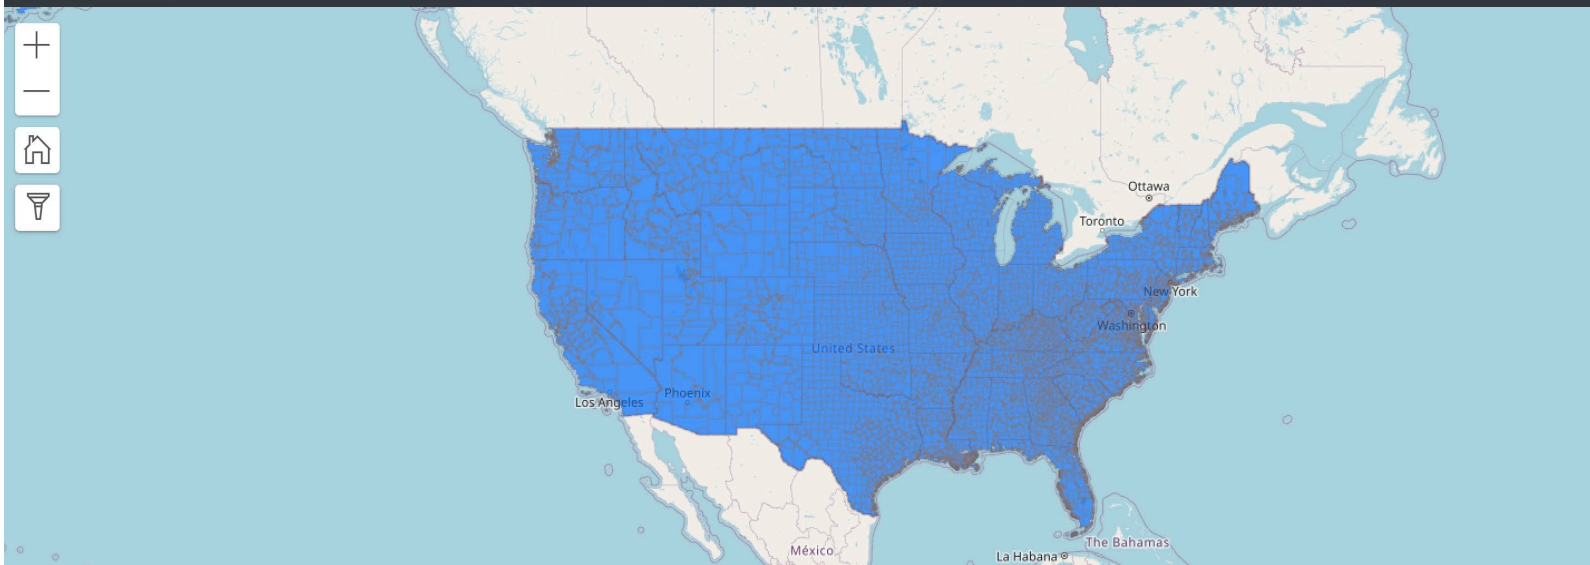

Select Spectrum
Spectrum Marketplace

[Click Here to Register](#)

2.5 GHz Educational Broadband Service (EBS) and Broadband Radio Service (BRS) Licenses (3GPP LTE Band 41)
3.55 GHz Citizens Broadband Radio Service (CBRS) Priority Access Licenses (PALs) (3GPP Band 48)

Request a Quote

CBRS Quote Requests Edit account Sign out

Ideal for **Fixed Wireless Access (FWA)**

Determine **Availability & Request Pricing**

Licenses Covering **Unserved & Underserved** Market Areas
Ability to **Partition Licenses** on a Sub County Basis (Localized Leasing)

Compatible with Mobile LTE **4G & 5G** Technologies

For **Lease** or **Sale**

Andreas Bitzarakis

Managing Director, Broadband

O: (571) 287-8723

E: andreas@selectspectrum.com

820 Great Cumberland Road, McLean, VA 22102