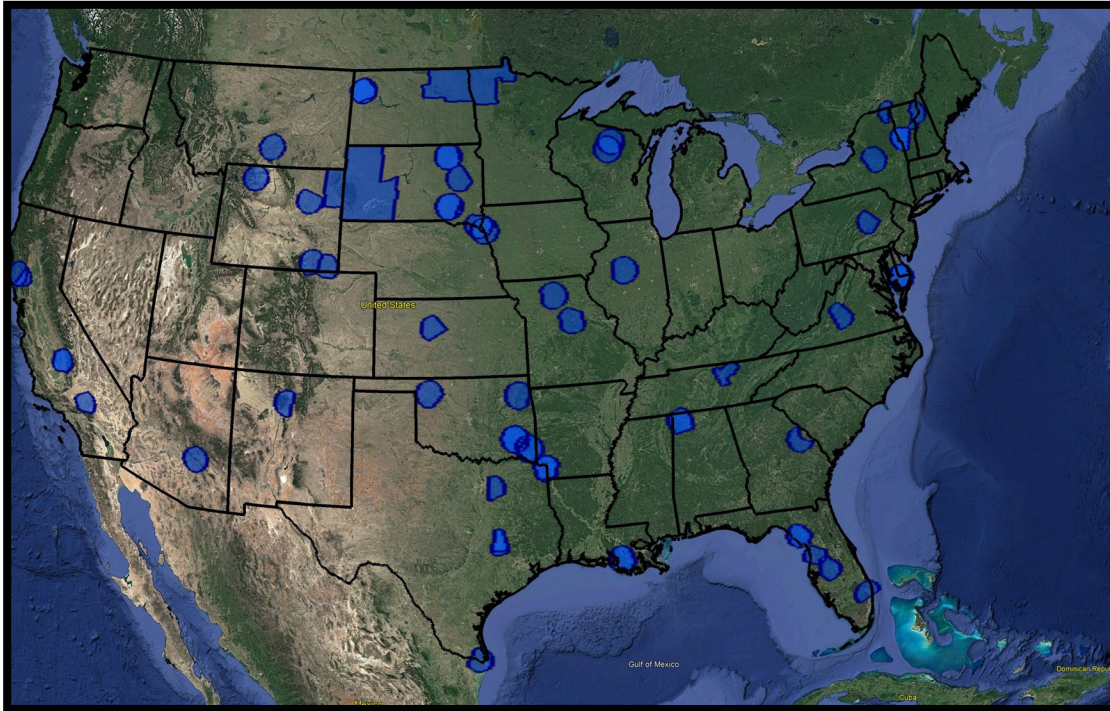

Select Spectrum

Spectrum Marketplace

SPECTRUM MARKETPLACE

2.5 GHz Educational Broadband Service (EBS) and Broadband Radio Service (BRS) Licenses Presently Available (3GPP LTE Band 41)

[Click Here to Register](#)

80 Total Licenses Available

Licensed Spectrum for Exclusive Use Minimizes Interference

Ideal for Fixed Wireless Access (FWA)

Total Population of Over 19 M People Covered

Most Licenses Cover Unserved & Underserved Market Areas

Compatible with Mobile LTE 4G & 5G Technologies

50+ Unique Market Areas

Andreas Bitzarakis

Director of Broadband

M: (860) 387-8867 | **O:** (571) 287-8723

E: andreas@selectspectrum.com

820 Great Cumberland Road, McLean, VA 22102