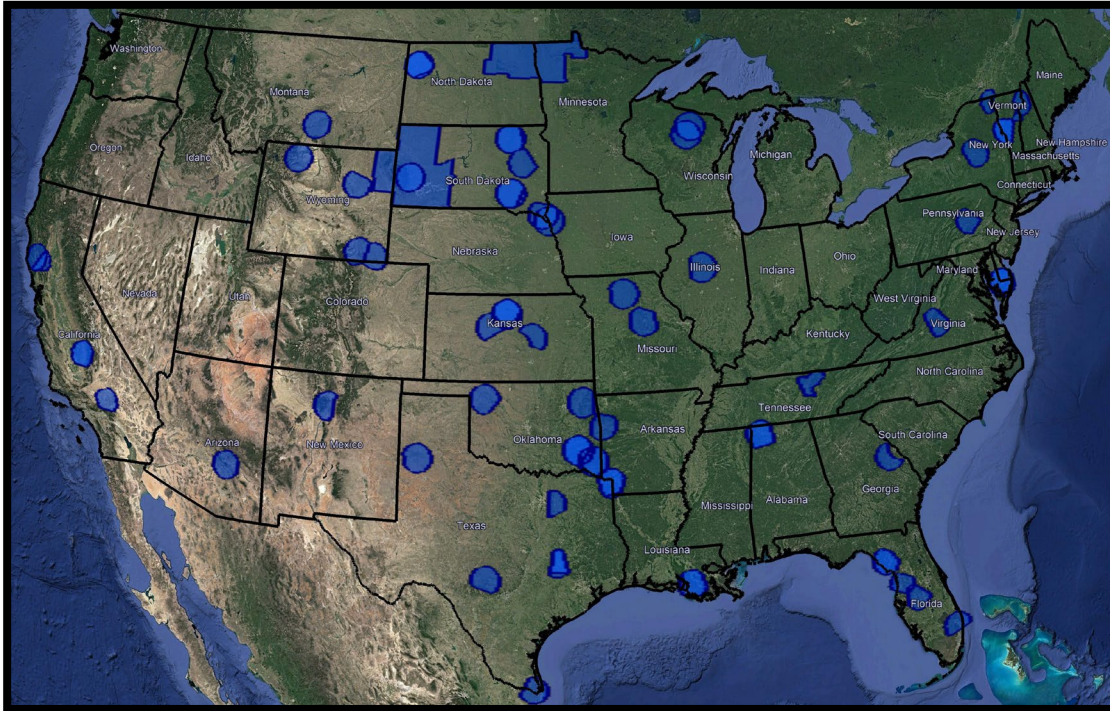

Select Spectrum

Spectrum Marketplace

SPECTRUM MARKETPLACE

2.5 GHz Educational Broadband Service (EBS) and Broadband Radio Service (BRS) Licenses Presently Available (3GPP LTE Band 41)

[Click Here to Register](#)

91 Total Licenses Available

Licensed Spectrum for Exclusive Use Minimizes Interference

Ideal for Fixed Wireless Access (FWA)

Total Population of Over 20 M People Covered

Most Licenses Cover Unserved & Underserved Market Areas