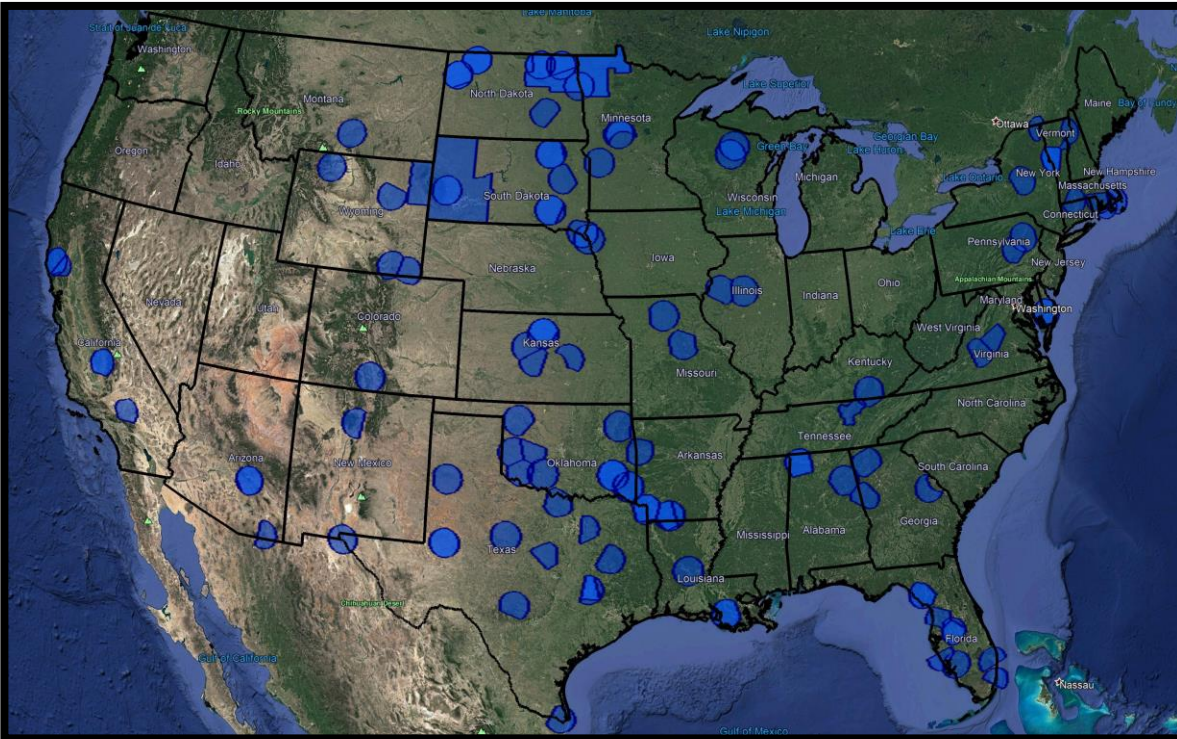

Select Spectrum

Spectrum Marketplace

SPECTRUM MARKETPLACE

2.5 GHz Educational Broadband Service (EBS) and Broadband Radio Service (BRS) Licenses Presently Available (3GPP LTE Band 41)

[Click Here to Register](#)

136 Total Licenses Available

Licensed Spectrum for Exclusive Use Minimizes Interference

Ideal for Fixed Wireless Access (FWA)

Total Population of Over 30 M People Covered

Most Licenses Cover Unserved & Underserved Market Areas