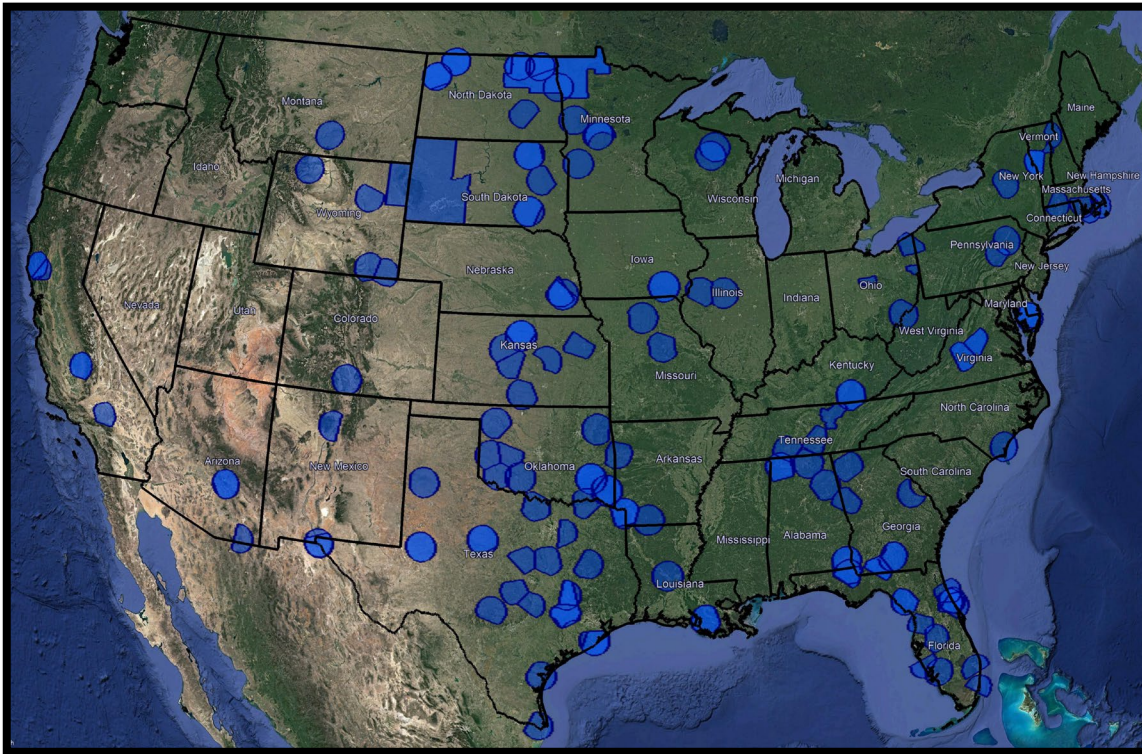

Select Spectrum

Spectrum Marketplace

SPECTRUM MARKETPLACE

2.5 GHz Educational Broadband Service (EBS) and Broadband Radio Service (BRS) Licenses Presently Available (3GPP LTE Band 41)

[Click Here to Register](#)

174 Total Licenses Available

Licensed Spectrum for Exclusive Use Minimizes Interference

Ideal for Fixed Wireless Access (FWA)

Total Population of Over 40 M People Covered

Most Licenses Cover Unserved & Underserved Market Areas